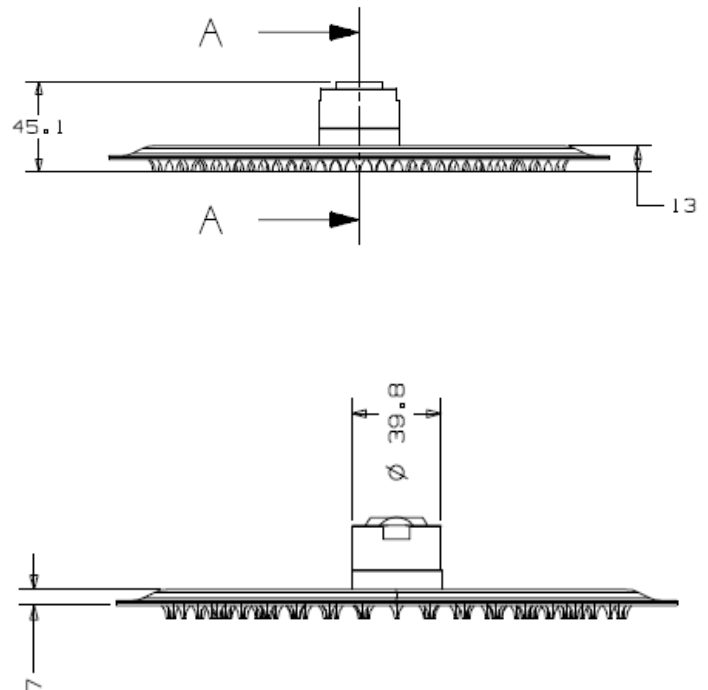

NDW 250mm ROUND STAINLESS STEEL RAIN SHOWER (PM07015)

Suitable for use with
Wall or Ceiling Arms

Proudly imported and distributed by
Gro Agencies Pty Ltd
Unit 2 / 37 Howe St, Osborne Park, WA, 6017
P 08 9446 3288 E info@groagencies.com.au W www.groagencies.com.au