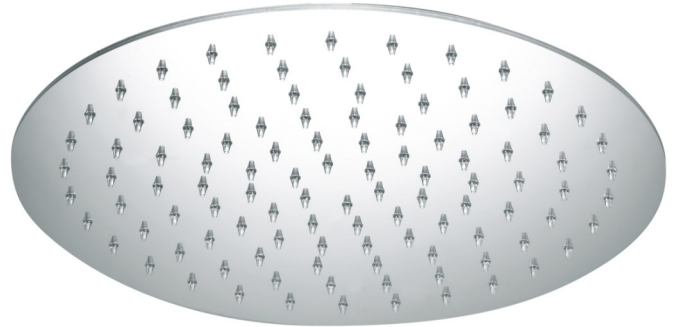

NDW 250mm ROUND STAINLESS STEEL RAIN SHOWER (PM07015)

Suitable for use with
Wall or Ceiling Arms

Proudly imported and distributed by
Gro Agencies Pty Ltd
Unit 2 / 37 Howe St, Osborne Park, WA, 6017
P 08 9446 3288 E info@groagencies.com.au W www.groagencies.com.au