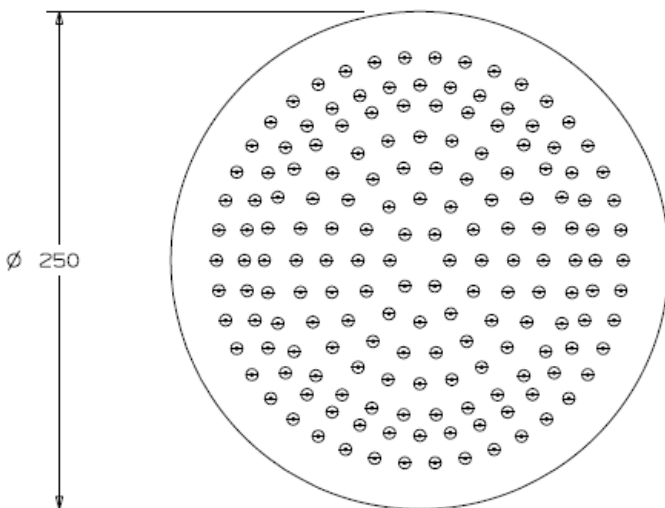

NDW 250mm ROUND STAINLESS STEEL RAIN SHOWER (PM07015)

Suitable for use with
Wall or Ceiling Arms

Proudly imported and distributed by
Gro Agencies Pty Ltd
Unit 2 / 37 Howe St, Osborne Park, WA, 6017
P 08 9446 3288 E info@groagencies.com.au W www.groagencies.com.au